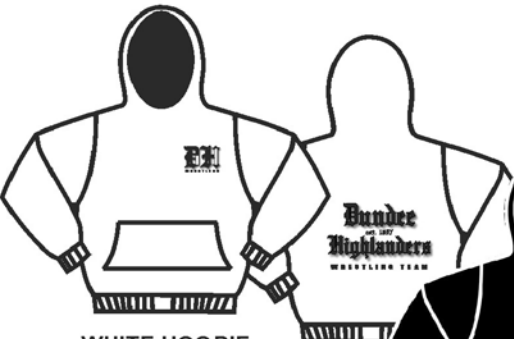

LONG SLEEVE WHITE T
1 COLOR PRINT
YOUTH S-XL \$12.25
LADIES OR MENS S-XL \$12.50
LADIES 2XL \$13.75
MENS 2XL-3XL \$13.75

LONG SLEEVE BLACK T
1 COLOR PRINT
YOUTH S-XL \$12.25
LADIES OR MENS S-XL \$12.50
LADIES 2XL \$13.75
MENS 2XL-3XL \$13.75

LADIES BLACK T
1 COLOR PRINT
S-XL \$10.00
2XL \$11.00

CREWNECK SWEATSHIRT WHITE
1 COLOR PRINT
YOUTH S-XL \$14.50
ADULT S-XL \$16.50
ADULT 2XL-3XL \$18.50

CREWNECK SWEATSHIRT BLACK
1 COLOR PRINT
YOUTH S-XL \$14.50
ADULT S-XL \$16.50
ADULT 2XL-3XL \$18.50

SWEAT PANTS
YOUTH S-L \$11.50
ADULT S-XL \$12.50 2XL \$14.00

WHITE HOODIE
1 COLOR PRINT
YOUTH S-XL \$18.25
ADULT S-XL \$22.50
ADULT 2XL-3XL \$24.50

MEDIUM DUFFLE BAG
24.25 X 12.25 X 10.75
EMBROIDERED \$20.50